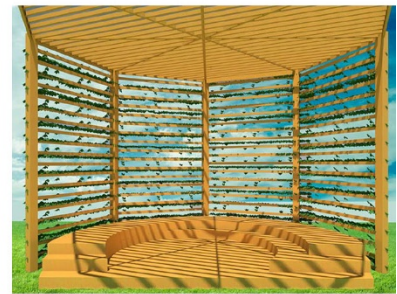

Place Rodolphe Rousseau Student Design Competition – Presentations

On April 7, nine student teams will be presenting their design proposals for a temporary stage and shaded sitting area to animate the new public square in front of the Cote Vertu Metro station. The micro-presentations will give the students a chance to sell their proposals to the competition jury and share their work with a wider audience. Anyone interested is welcome to attend. Come to N331 at 2:30pm.