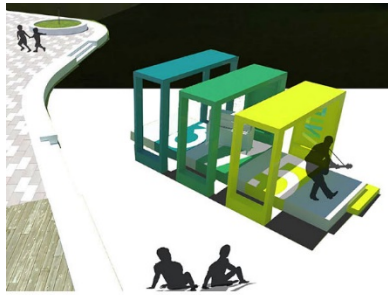

Place Rodolphe Rousseau Student Design Competition – Presentations

On April 7, nine student teams will be presenting their design proposals for a temporary stage and shaded sitting area to animate the new public square in front of the Cote Vertu Metro station. The micro-presentations will give the students a chance to sell their proposals to the competition jury and share their work with a wider audience. Anyone interested is welcome to attend. Come to N331 at 2:30pm.